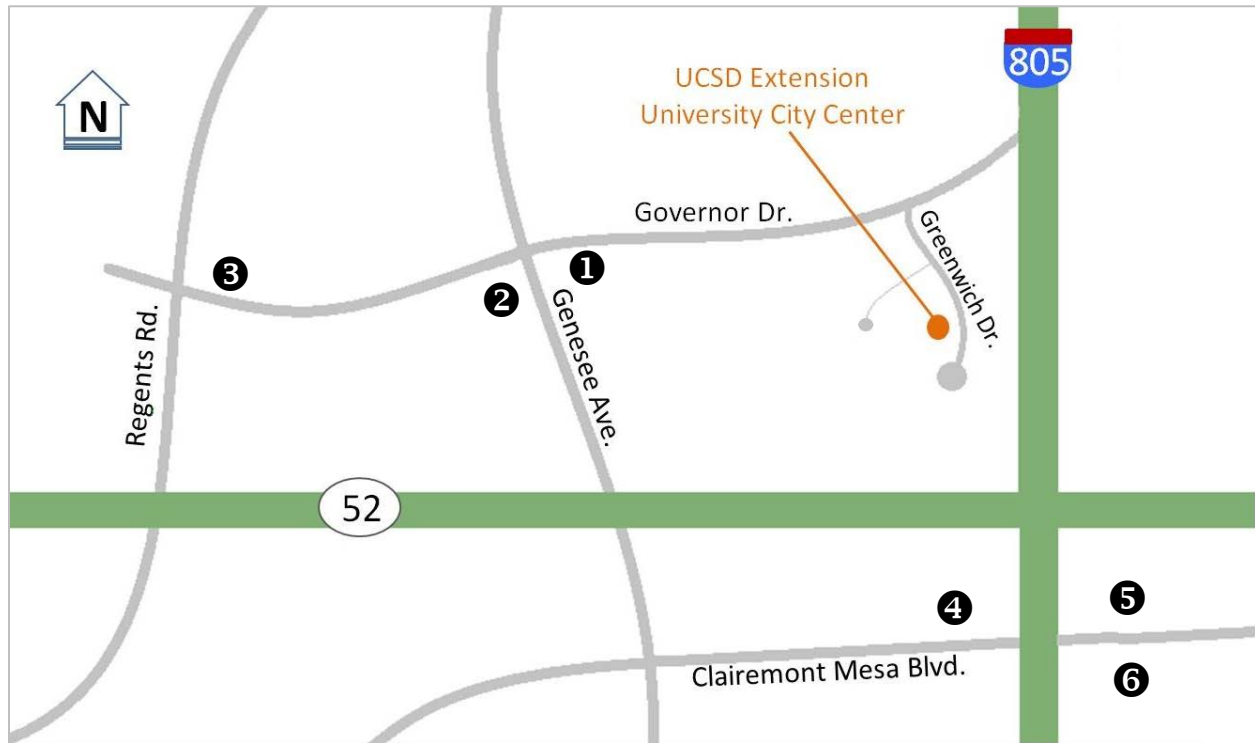

Area Information

UCSD Extension University City Center

6256 Greenwich Dr. San Diego, CA 92122 * 858.534.3400

- 1**
1.4 mi.
- Carl's Jr./Green Burrito
 - Rite Aid
 - Von's
 - Coffee Bean & Tea Leaf
 - Forbidden Yogurt
 - Lorna's Italian Kitchen
 - Ahi Sushi & Grill
 - Papa Chito's Mexican Food
 - Mail Exchange
 - Golden Donuts

- 3**
2.4 mi.
- US Postal Service
 - Postal Annex
 - Starbucks
 - Sprouts Farmers Market
 - Roundtable Pizza
 - Matsugawa Sushi
 - Primo's Mexican
 - Outcast Grill (Across Regents Rd)

- 2**
1.5 mi.
- Subway Sandwich
 - Mobil Gas

- 4**
2.2 mi
- Aladdin Mediterranean
 - Izakaya Kanpai Ramen Japanese
 - Havana Grill Cuban Food
 - Buga Korean BBQ

- 5**
2.5 mi.
- Chevron Gas
 - Arby's
 - Mom & Dom's Pizza

- 6**
2.8 mi
- Starbucks
 - McDonald's
 - Souplantation
 - Chipotle Mexican Grill
 - Elijah's Jewish Restaurant
 - Niban Japanese
 - Los Pueblos Mexican
 - Walmart